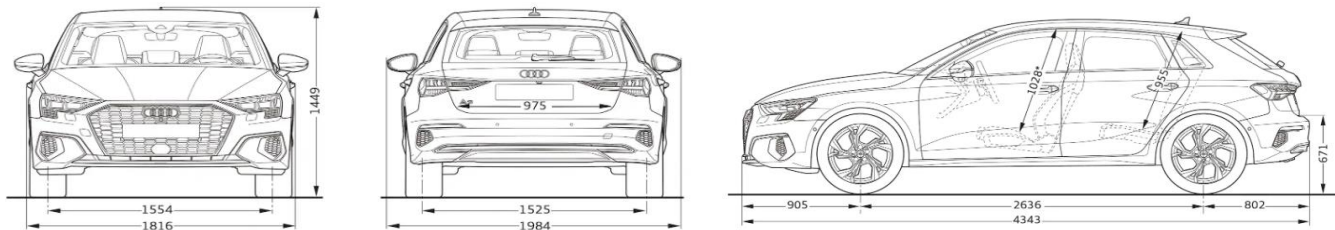

A3 Sportback

	35 TFSI advanced	40 TFSI S line quattro
Model Code	8YABZG2024	8YACGY2024
Maximum Retail Price (MRP) ¹	$62,990	$74,490

¹ Prices are maximum retail including 15% GST. Maximum Retail Price does not include additional on road costs.

Technical Information

Performance

Acceleration - 0-100 km/h (sec)	8.4	7.0
Top Speed (km/h)	224	241

Powertrain

Engine capacity (cc)	1,498	1,984
Maximum power (kW)	110	140
Maximum torque (Nm)	250	320
Transmission	7 speed	7 speed
Drive	Front wheel	quattro

Fuel & Emissions

Fuel type	Petrol	Petrol
Consumption l/100km (3P-WLTP) ^{2,3}	5.6	7.5
CO2 emissions (g/100km) ^{2,3}	127	170
Emissions standard	EUR 6d	EUR 6d

² The official fuel consumption, emissions, and EV range figures determined by the WLTP test should be used as a guide only, or for vehicle to vehicle comparison. Actual results may vary due to factors such as driving or environmental conditions.

³ The figures provided are converted using official NZ Government calculator to 3P-WLTP from official manufacturer's 4P WLTP or NEDC tests.

Dimensions & Capacities

Number of seating positions	5	5
Luggage capacity in litres (Second row up / down)	380 / 1145	325 / 1145
Towing capacity in kg (12% gradient braked)	1,500	1,600

Standard Equipment

Exterior

	advanced	S line
Body styling	Black	Black
Roof rails	•	•
Black window trims	•	•
Body coloured mirror housings	•	•
Exterior mirrors, heated, power folding, auto dimming	•	•
LED headlights and rear combination lamps	•	-
LED headlights and LED rear dynamic taillights	-	•

Seats & Interior Trim

	Standard	Standard
Front seats	Index cloth	Index cloth
Seat upholstery	•	•
Manually adjustable front seats	•	•
ISOFIX and top tether for outer rear seats	•	•
Headlining	Titanium grey	Titanium grey
Interior inlays	Platinum grey	Platinum grey
Leather 3 spoke multi-function steering wheel with paddles	•	•
Scuff plates with aluminum inserts in front	•	-
Scuff plates with aluminum inserts in front, illuminated, with "S" logo	-	•

Comfort & Convenience

	2-zone	2-zone
Air conditioning	•	•
Auto-dimming interior rear view mirror	•	•
Audi virtual cockpit	•	•
Ambient lighting package	•	•
Audi drive select	•	•
Comfort key - keyless entry and start	•	•
Electric tailgate with convenience opening	-	•
Folding 40:60 rear seat	•	•
Anti-theft alarm	•	•
USB ports with charging function in rear	•	•

• Standard equipment | ◦ Available as an option | - not available
All prices specifications are subject to change without notice