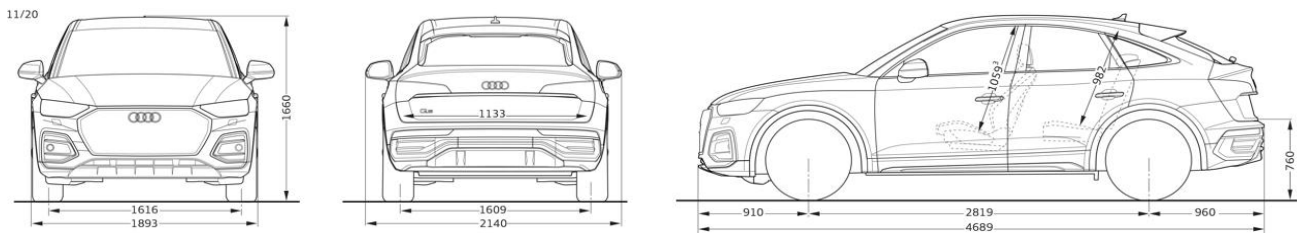

Q5 Sportback

S line 45 TFSI

Model Code	FYTC3Y2024
Maximum Retail Price (MRP) ¹	$119,990

¹ Prices are maximum retail including 15% GST. Maximum Retail Price does not include additional on road costs.

Technical Information

Performance

Acceleration - 0-100 km/h (sec)	6.1
Top Speed (km/h)	240

Powertrain

Engine capacity (cc)	1,948
Maximum power (kW)	183
Maximum Torque (Nm)	370
Transmission	7 speed S tronic
Drive	quattro

Fuel & Emissions

Fuel type	Petrol
Consumption l/100km (3P-WLTP) ^{2,3}	8.9
CO2 emissions (g/100km) ^{2,3}	204
Emissions standard	EUR 6

² The official fuel consumption, emissions, and EV range figures determined by the WLTP test should be used as a guide only, or for vehicle to vehicle comparison. Actual results may vary due to factors such as driving or environmental conditions.

³ The figures provided are converted using official NZ Government calculator to 3P-WLTP from official manufacturer's 4P WLTP or NEDC tests in accordance with EU legislation.

Dimensions & Capacities

Number of seating positions	5
Luggage capacity in litres (Second row up / down)	510 / 1480
Towing capacity in kg (12% gradient braked)	2,400

Standard Equipment

Exterior

Exterior design	S line
Roof rails - aluminium	•
Privacy glass	•
Exterior mirrors, electrically adjustable, heated, memory function, folding, auto dimming	•
Exterior mirror housings in body colour	•
Headlights - LED	•
Rear lights - LED	•
Separate daytime running lights	•
Trailer hitch preparation (towbar and e-kit needs to be purchased separately)	•

Seats & Interior Trim

Front seats - sports	•
Leather upholstery - Fine nappa leather with diamond pattern	•
Power adjustable lumbar support in front seats	•
Electric front seats with memory function for driver's seat	•
Heated front seats	•
Roof liner - black	•
Accent surfaces - Gloss black	•
Dash inserts - Matte brushed aluminium	•
Leather steering wheel, 3-spoke design with gear change paddles	•
ISOFIX child seat mounting and Top Tether anchorage points for outer rear seats	•
Rear seat bench plus	•

Comfort & Convenience

Automatic air conditioning - three zone	•
Comfort key - keyless access, including sensor controlled tailgate release	•
Tailgate - electrically opening and closing	•
Audi Virtual Cockpit - Fully digital instrument cluster, with 12.3" high resolution LCD screen.	•
Audi Drive Select - configure the vehicle characteristics via modes Auto, Comfort, Dynamic, Efficiency and Individual	•
Interior mirror, auto dimming	•