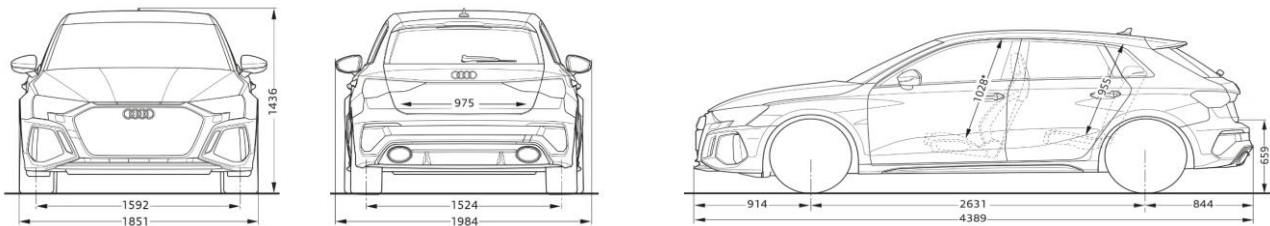

Performance

Acceleration - 0-100 km/h (sec)	3.8
Top Speed (km/h)	250

Powertrain

Engine capacity (cc)	2,480
Maximum power (kW)	294
Maximum torque (Nm)	500
Transmission	7-speed
Drive	quattro

Fuel & Emissions

³ The figures provided are converted using official NZ Government calculator to 3P-WLTP from official manufacturer's 4P WLTP or NEDC tests.

Dimensions & Capacities

Number of seating positions	5
Luggage capacity in litres (Second row up / down)	282 / 1104

Wheels & Suspension

Style	19" alloys in 10-spoke Y-style, Platinum Grey
Tyre size	265/30 19 - 245/35 19
Suspension	RS sports with damper control
Red brake calipers	•
Indirect tyre pressure monitoring system	•
Tyre mobility system	•