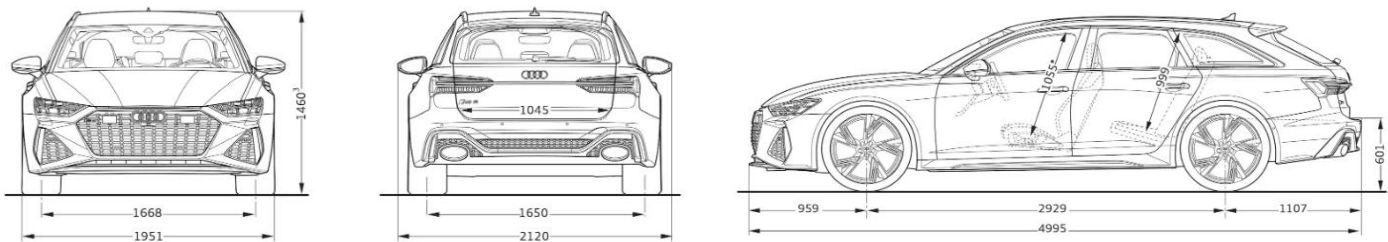

Technical Information

Performance

Acceleration - 0-100 km/h (sec)	3.4
Top Speed (km/h)	250

Powertrain

Engine capacity (cc)	3,996
Maximum power (kW)	463
Maximum Torque (Nm)	850
Transmission	8 Speed triptronic
Drive	quattro

³ The figures provided are converted using official NZ Government calculator to 3P-WLTP from official manufacturer's 4P WLTP or NEDC tests in accordance with EU legislation.

Dimensions & Capacities

Number of seating positions	5
Luggage capacity (Second row up / down)	548 / 1658
Towing capacity (kg, 12% gradient)	2,100