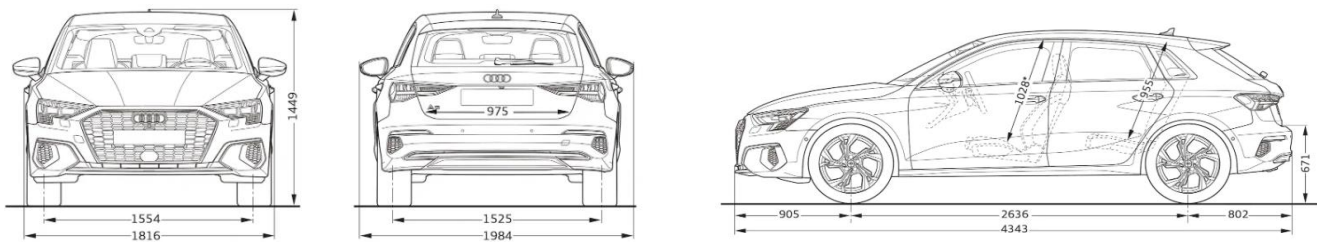

S3 Sportback

S3

Model Code	8YAS3Y2024
Maximum Retail Price (MRP) ¹	$97,490

¹ Prices are maximum retail including 15% GST. Maximum Retail Price does not include additional on road costs.

Technical Information

Performance

Acceleration - 0-100 km/h (sec)	4.8
Top Speed (km/h)	250

Powertrain

Engine capacity (cc)	1,984
Maximum power (kW)	228
Maximum torque (Nm)	400
Transmission	7 speed
Drive	quattro

Fuel & Emissions

Fuel type	Petrol
Consumption l/100km (3P-WLTP) ^{2,3}	8.4
CO2 emissions (g/100km) ^{2,3}	190
Emissions standard	EUR 6d

² The official fuel consumption, emissions, and EV range figures determined by the WLTP test should be used as a guide only, or for vehicle to vehicle comparison. Actual results may vary due to factors such as driving or environmental conditions.

³ The figures provided are converted using official NZ Government calculator to 3P-WLTP from official manufacturer's 4P WLTP or NEDC tests.

Dimensions & Capacities

Number of seating positions	5
Luggage capacity in litres (Second row up / down)	325 / 1145

Standard Equipment

Exterior

Body styling	Sport
Roof rails	Aluminum
Black window trims	•
Privacy glass	•
Aluminum mirror housings	•
Exterior mirrors, heated, power folding, auto dimming, memory function	•
LED headlights and LED rear dynamic taillights	•

Seats & Interior Trim

Front seats	Sport
Seat upholstery	fine nappa leather with perforated "S"
Heated front seats	•
Power front seats with memory feature for the driver seat	•
4-way lumbar support for the front seats	•
ISOFIX and top tether for outer rear seats	•
Headlining	Black
Interior inlays	Dark Aluminum "Spektrum"
Leather 3 spoke multi-function steering wheel with paddles	•
Scuff plates with aluminum inserts in front, illuminated, with "S" logo	•

Comfort & Convenience

Air conditioning	2-zone
Auto-dimming interior rear view mirror	•
Audi virtual cockpit plus	•
Ambient lighting package plus	•
Audi drive select	•
Comfort key - keyless entry and start	•
Electric tailgate with convenience opening	•
Split folding rear seat	•
Anti-theft alarm	•
USB ports with charging function in rear	•