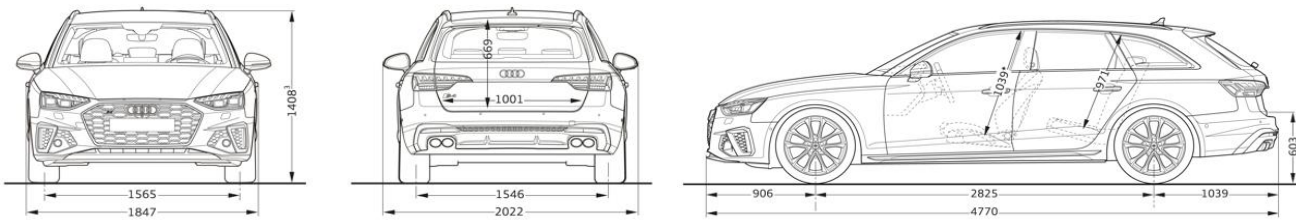

S4 Avant

S4 TFSI

Model Code	8WDS4A2024
Maximum Retail Price (MRP) ¹	$136,990

¹ Prices are maximum retail including 15% GST. Maximum Retail Price does not include additional on road costs.

Technical Information

Performance

Acceleration - 0-100 km/h (sec)	4.8
Top Speed (km/h)	-

Powertrain

Engine capacity (cc)	2,995
Maximum power (kW)	260
Maximum Torque (Nm)	500
Transmission	8 speed Tiptronic
Drive	quattro

Fuel & Emissions

Fuel type	Petrol
Consumption l/100km (3P-WLTP) ^{2,3}	9.8
CO2 emissions (g/100km) ^{2,3}	224
Emissions standard	EUR 6

² The official fuel consumption, emissions, and EV range figures determined by the WLTP test should be used as a guide only, or for vehicle to vehicle comparison. Actual results may vary due to factors such as driving or environmental conditions.

³ The figures provided are converted using official NZ Government calculator to 3P-WLTP from official manufacturer's 4P WLTP or NEDC tests in accordance with EU legislation.

Dimensions & Capacities

Number of seating positions	5
Luggage capacity in litres (Second row up / down)	420 / 1435
Towing capacity in kg (12% gradient braked)	1,900

Warranty

Audi warranty 5 years ⁴	•
Audi roadside assist 5 years ⁴	•
Motoring plan 3 years ⁴	•

⁴ or 150,000 km, whatever comes first

Standard Equipment

Exterior

Roof rails - aluminium	•
Privacy glass	•
Exterior mirrors, heated, memory function, electric folding, auto dimming	•
Matrix LED headlamps with dynamic light design and dynamic turn signal and Headlamp washer	•
LED rear combination lamps with dynamic light design and dynamic turn signal	•
Separate daytime running lights	•

Seats & Interior Trim

S sports seats in front	•
Upholstery - Fine Nappa leather with S embossing on front seat backrests	•
Electric front seats with pneumatically adjustable lumbar support with massage feature for the front seats, and memory function for driver's seat	•
Heated front seats	•
Headliner in Black Fabric	•
Dashboard Inserts	Matt brushed aluminium
Leather steering wheel, 3-spoke design with gear change paddles	•
Front centre armrest (comfort) - tilt and longitudinal adjustment	•
ISOFIX child seat mounting and Top Tether anchorage points for outer rear seats	•
Split folding rear seat	•

Comfort & Convenience

Automatic air conditioning - three zone	•
Comfort key - keyless access and start, including sensor controlled tailgate release	•
Tailgate - electrically opening and closing	•
Head-up Display	•

• Standard equipment | ◦ Available as an option | - not available
All prices specifications are subject to change without notice