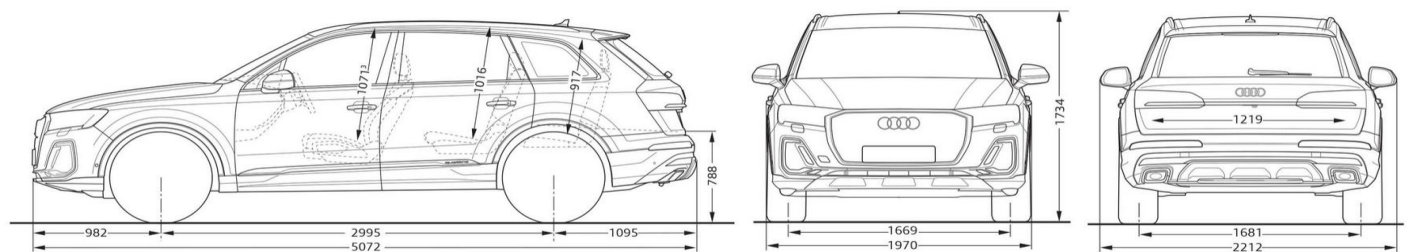

Q7 MY24

	50 TDI	SQ7
Model Code	4MQCN22024	4MQSW12024
Maximum Retail Price (MRP) ¹	$157,990	$203,490

¹ Prices are maximum retail including 15% GST. Maximum Retail Price does not include additional on road costs.

Technical Information

Performance		
Acceleration - 0-100 km/h (sec)	6.1	4.1
Top Speed (km/h)	241	250

Powertrain		
Engine Configuration	V6	V8
Engine capacity (cc)	2967	3996
Maximum power (kW)	210	373
Maximum Torque (Nm)	600	770
Transmission	8-speed Tiptronic	8-speed Tiptronic
Drive	quattro	quattro

Fuel & Emissions		
Fuel type	Diesel	Petrol
Consumption l/100km (3P-WLTP) ^{2,3}	8.1	13.2
CO2 emissions (g/100km) ^{2,3}	211	300
Emissions standard	EUR6	EUR6

² The official fuel consumption, emissions, and EV range figures determined by the WLTP test should be used as a guide only, or for vehicle to vehicle comparison. Actual results may vary due to factors such as driving or environmental conditions.

³ The figures provided are converted using official NZ Government calculator to 3P-WLTP from official manufacturer's 4P WLTP or NEDC tests in accordance with EU legislation.

Dimensions & Capacities

All measurements in millimetres

Number of seating positions	7	7
Luggage capacity in litres (Second row up / down)	780 / 1908	793 / 1921
Towing capacity in kg (12% gradient braked / unbraked)	3500 / 750	3500 / 750

Warranty		
Audi warranty 5 years ⁴	•	•
Audi roadside assist 5 years ⁴	•	•
Motoring plan 3 years ⁴	•	•

⁴ or 150,000 km, whatever comes first

Standard Equipment

Exterior		
Aluminium roof rails	•	•
S line exterior in full paint finish	•	-
S model exterior in full paint finish	-	•
Exterior mirror housings painted in body colour	•	-
Exterior mirror housings in Aluminium look	-	•
HD Matrix LED headlamps with Audi laser light	•	•
Headlamp washer system	•	•
LED taillights plus	•	-
Digital OLED taillights	-	•
Separate daytime running light	•	•
Door entrance LED projector lights in front and rear	•	•

• Standard equipment | ◦ Available as an option | - not available
All prices and specifications are subject to change without notice