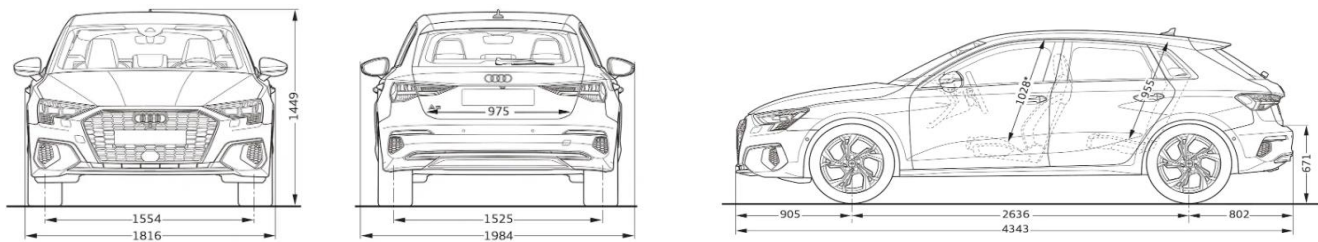

S3 Sportback

S3

Model Code	8YAS3Y2024
Maximum Retail Price (MRP) ¹	$97,490

¹ Prices are maximum retail including 15% GST. Maximum Retail Price does not include additional on road costs.

Technical Information

Performance

Acceleration - 0-100 km/h (sec)	4.8
Top Speed (km/h)	250

Powertrain

Engine capacity (cc)	1,984
Maximum power (kW)	228
Maximum torque (Nm)	400
Transmission	7 speed
Drive	quattro

Fuel & Emissions

Fuel type	Petrol
Consumption l/100km (3P-WLTP) ^{2,3}	8.4
CO2 emissions (g/100km) ^{2,3}	190
Emissions standard	EUR 6d

² The official fuel consumption, emissions, and EV range figures determined by the WLTP test should be used as a guide only, or for vehicle to vehicle comparison. Actual results may vary due to factors such as driving or environmental conditions.

³ The figures provided are converted using official NZ Government calculator to 3P-WLTP from official manufacturer's 4P WLTP or NEDC tests.

Dimensions & Capacities

Number of seating positions	5
Luggage capacity in litres (Second row up / down)	325 / 1145

Standard Equipment

Exterior

Body styling	Sport
Roof rails	Aluminum
Black window trims	•
Privacy glass	•
Aluminum mirror housings	•
Exterior mirrors, heated, power folding, auto dimming, memory function	•
LED headlights and LED rear dynamic taillights	•

Seats & Interior Trim

Front seats	Sport
Seat upholstery	Fine Nappa leather with embossed "S"
Heated front seats	•
Power front seats with memory feature for the driver seat	•
4-way lumbar support for the front seats	•
ISOFIX and top tether for outer rear seats	•
Headlining	Black
Interior inlays	Dark Aluminum "Spektrum"
Leather 3 spoke multi-function steering wheel with paddles	•
Scuff plates with aluminum inserts in front, illuminated, with "S" logo	•

Comfort & Convenience

Air conditioning	2-zone
Auto-dimming interior rear view mirror	•
Audi virtual cockpit plus	•
Ambient lighting package plus	•
Audi drive select	•
Comfort key - keyless entry and start	•
Electric tailgate with convenience opening	•
Split folding rear seat	•
Anti-theft alarm	•